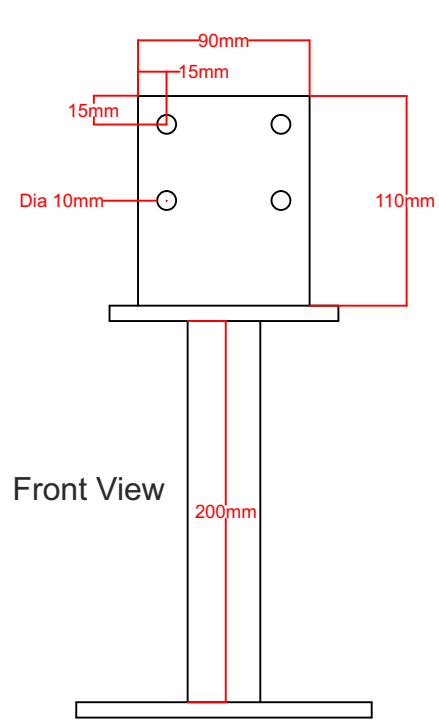

3D View

Front View

Side View

Bottom View

Top View

## STAINLESS STEEL VERTICAL POST PLATE BRUSH POLISHED COLUMN SSBFH0

01706 822665 | sales@canopyproducts.co.uk  
Canopy Products Ltd, Paradise St, Ramsbottom, Bury, BL0 9BS