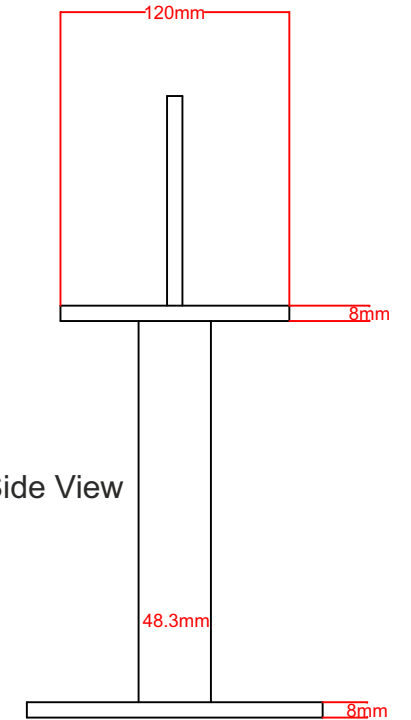

3D View

Front View

Side View

Bottom View

Top View

## STAINLESS STEEL VERTICAL POST PLATE BRUSH POLISHED COLUMN SSBFH0

01706 822665 | sales@canopyproducts.co.uk  
Canopy Products Ltd, Paradise St, Ramsbottom, Bury, BL0 9BS